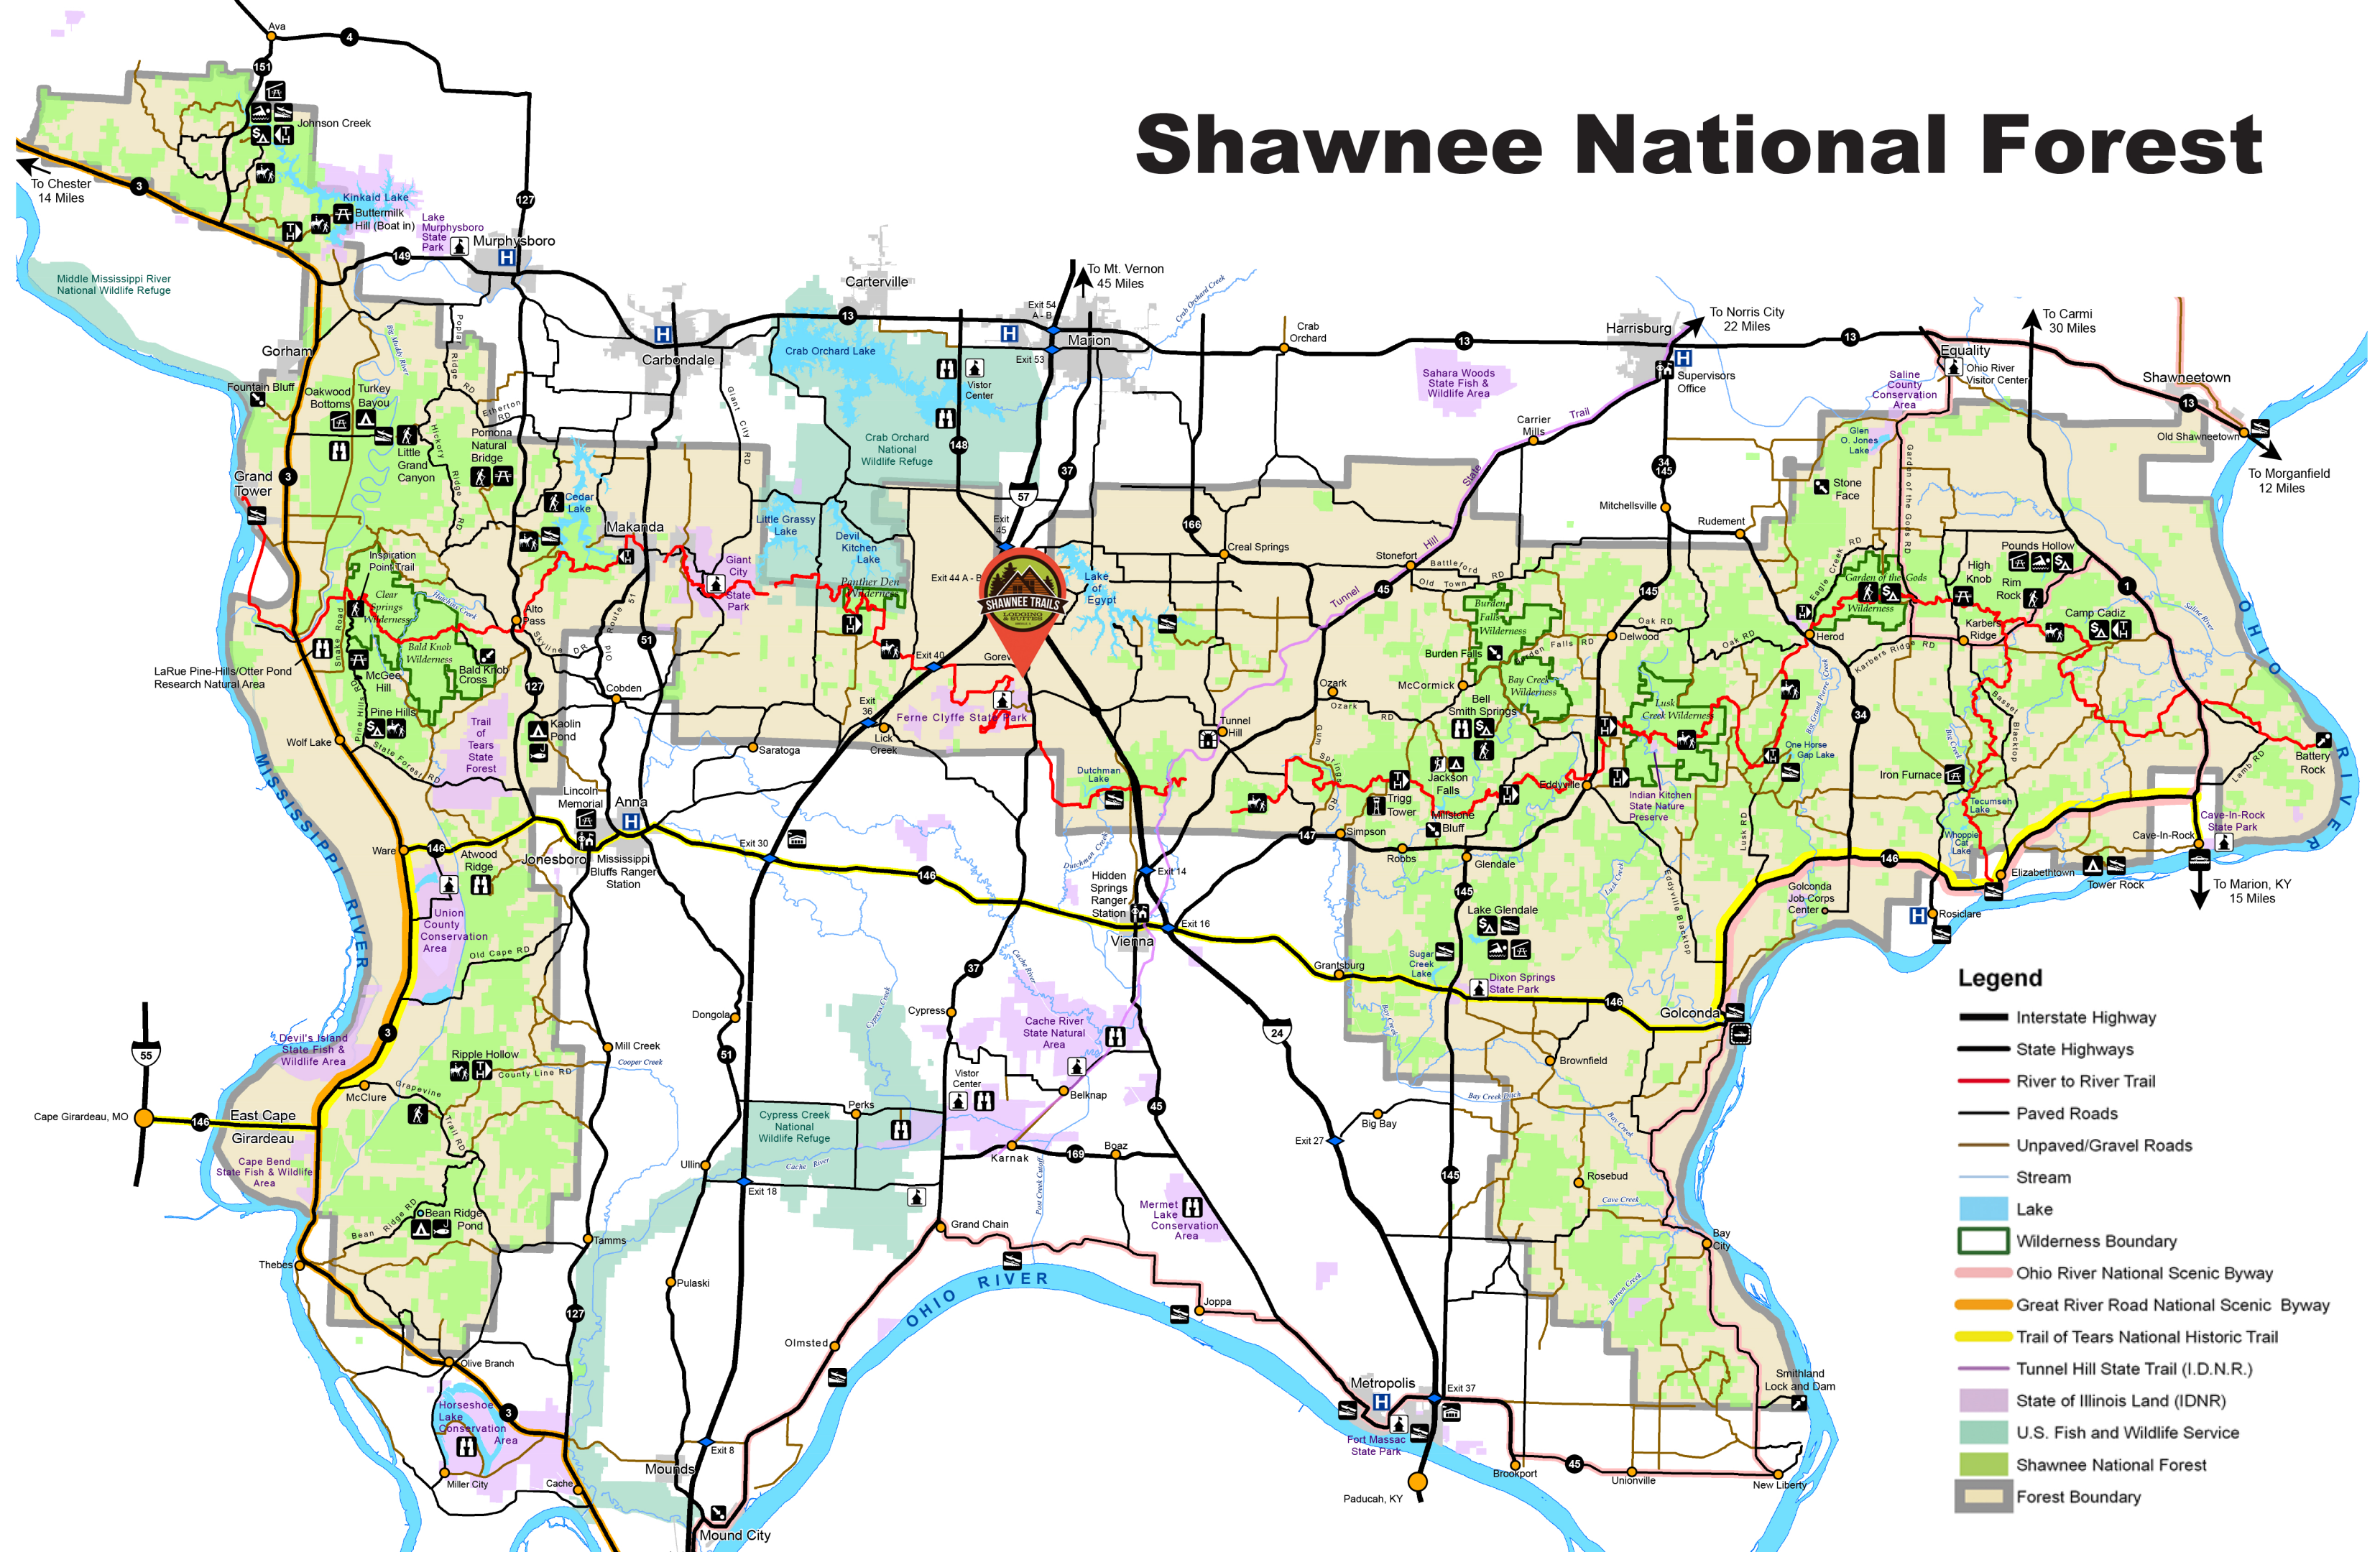

Shawnee National Forest

- Legend**
- Interstate Highway
 - State Highways
 - River to River Trail
 - Paved Roads
 - Unpaved/Gravel Roads
 - Stream
 - Lake
 - Wilderness Boundary
 - Ohio River National Scenic Byway
 - Great River Road National Scenic Byway
 - Trail of Tears National Historic Trail
 - Tunnel Hill State Trail (I.D.N.R.)
 - State of Illinois Land (IDNR)
 - U.S. Fish and Wildlife Service
 - Shawnee National Forest
 - Forest Boundary